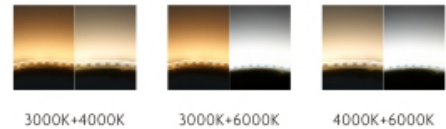

FOCUS ON LED STRIP LIGHTING

- HIGH CRI LED
- COLOR CONSISTENCY
- HIGH EFFICACY
- COLOR PURITY

Twin Color Series

Flexible led strip

3528 Twin

240LEDs/m 19.2w/m

Nano cased	silicone dropped	silicone cased	silicone poured	silicone enclosed
IP20/IP62	IP65	IP66	IP67	IP68

Low Decay	Long Lifespan >35000 hrs	3 YEAR
-----------	-----------------------------	--------

Part No.	LED/m	Volt(DC)	CRI (Ra)	W/WW(K)	Power ± 5%	lm/m ± 5%	IPXX
LC240-N3528-TW-24-IP20	240	24V	80-95	6500 3500 5500 2700 4500 2400	19.2W/M	1664/1460	IP20
LC240-W3528-TW-24-IP65						1559/1384	IP65
LC240-W3528-TW-24-IP66						1593/1422	IP66
LC240-W3528-TW-24-IP67						1559/1387	IP67
LC240-W3528-TW-24-IP68						1441/1358	IP68